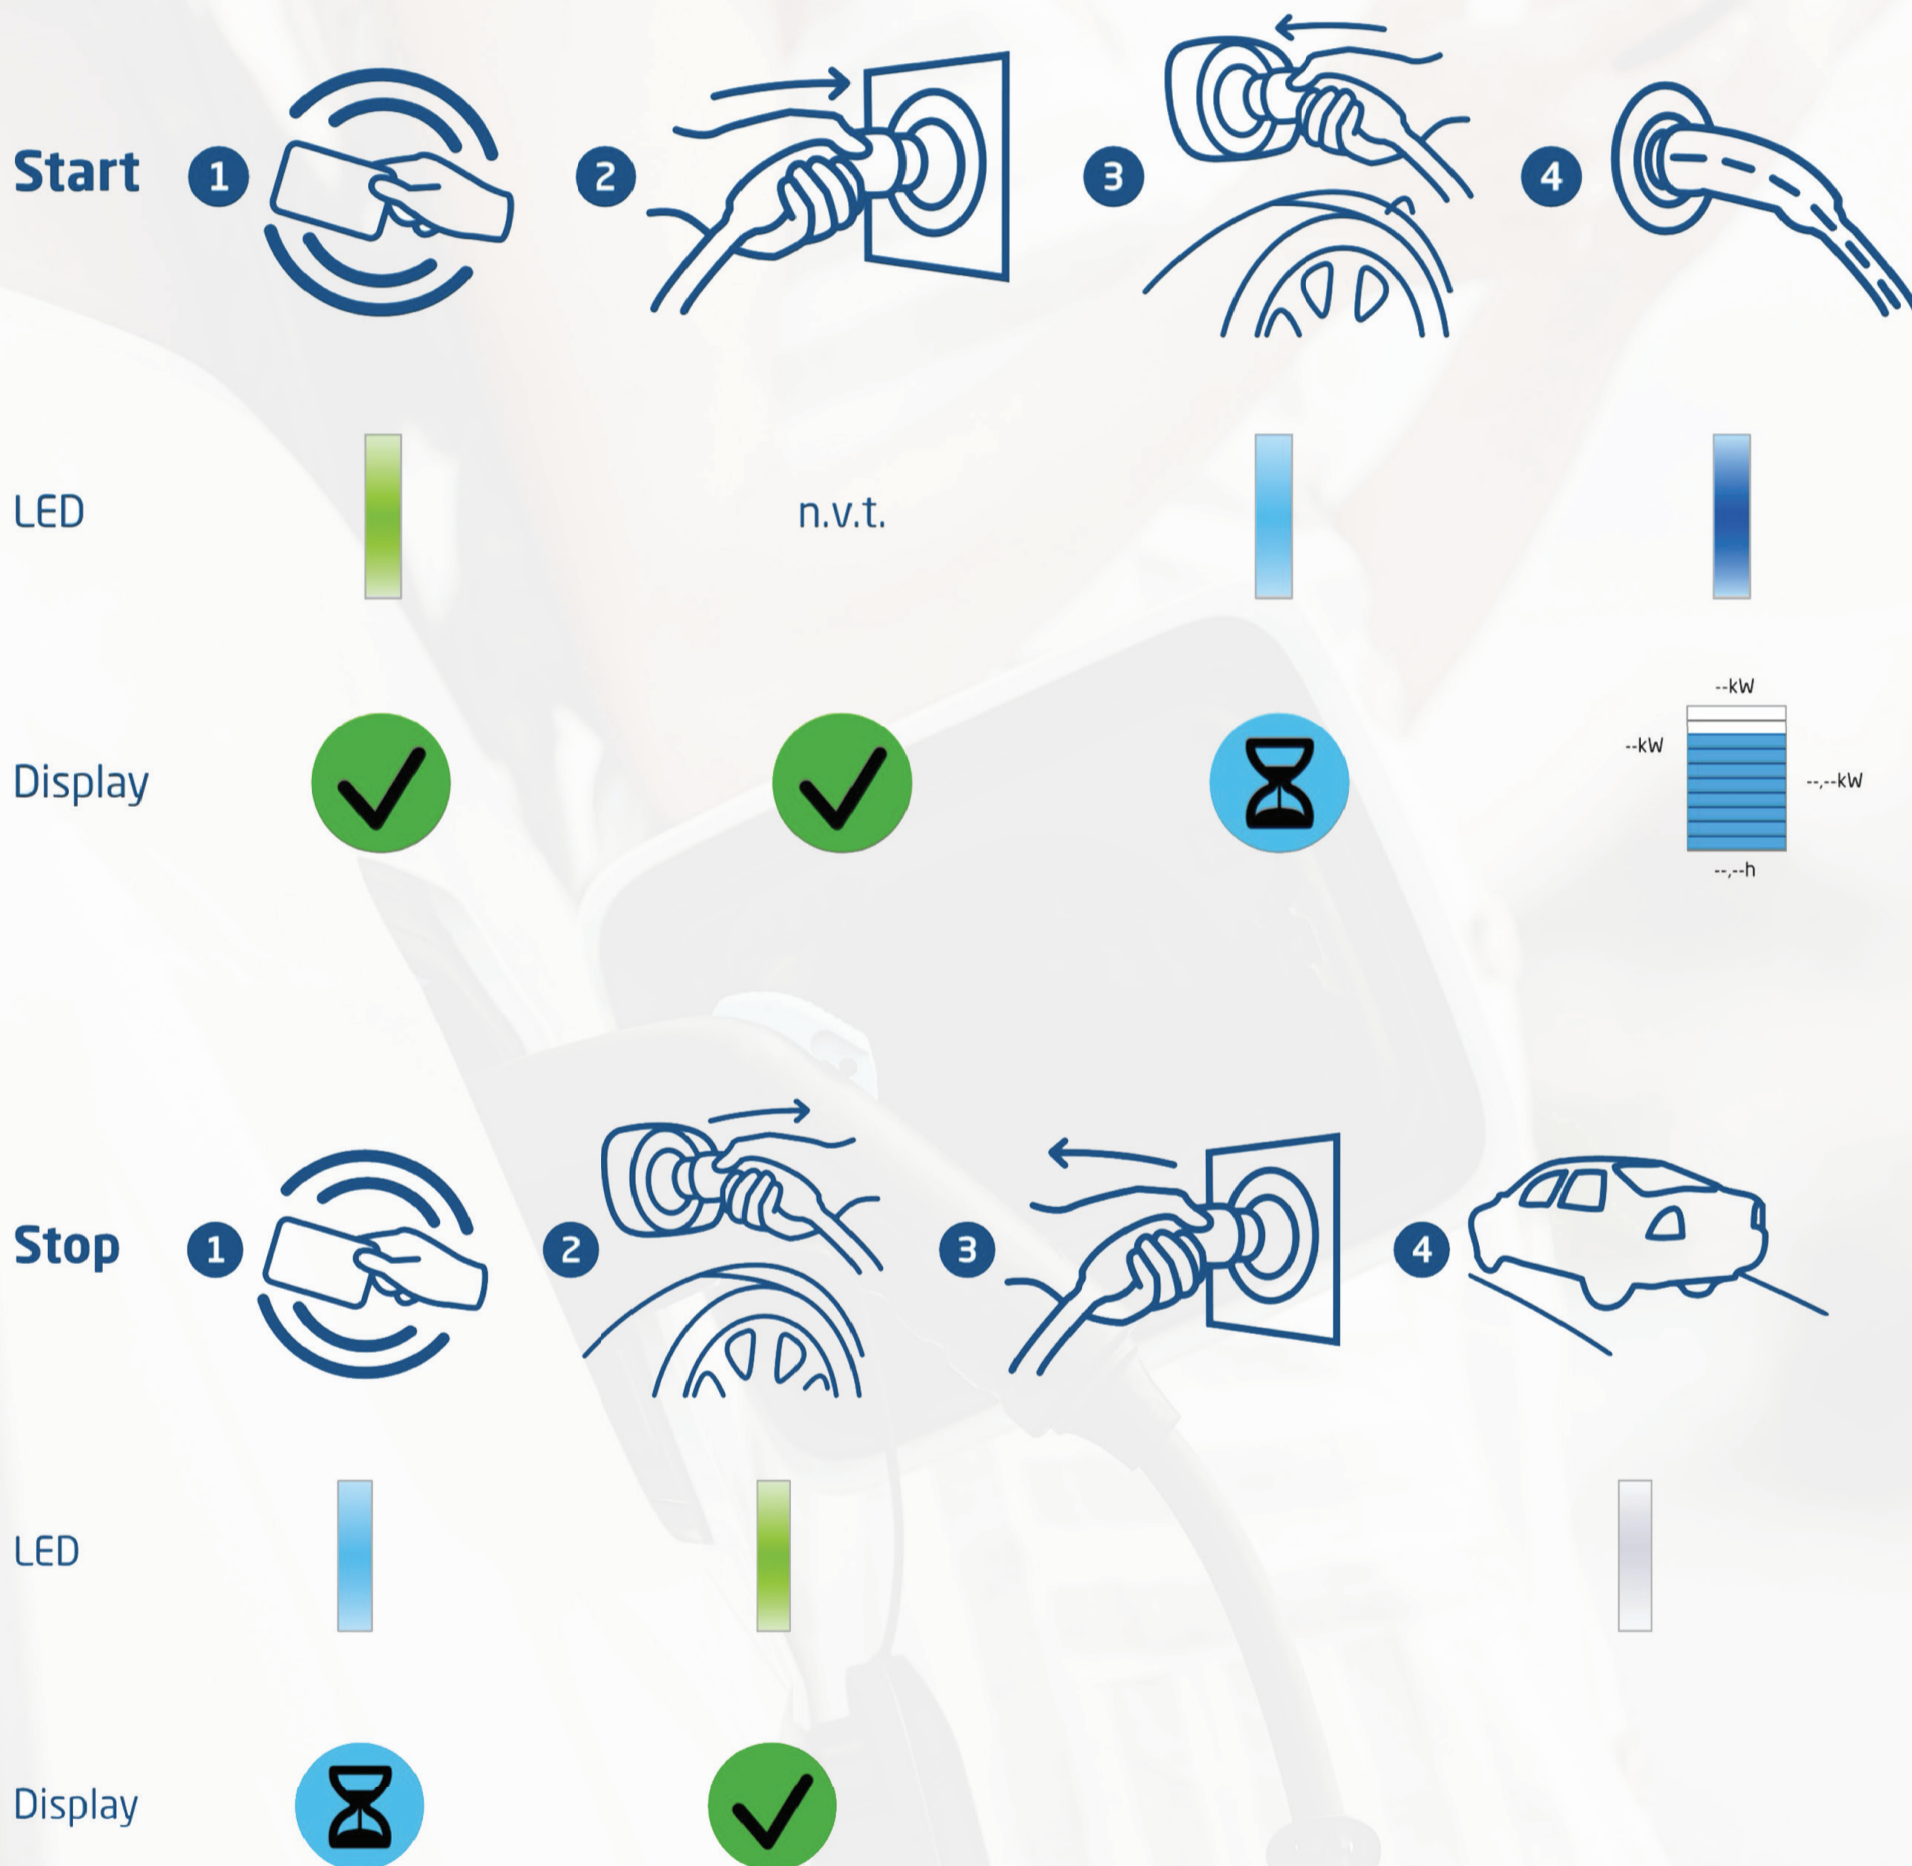

Easily charged.

pluginvest.eu | +32 3 376 85 80